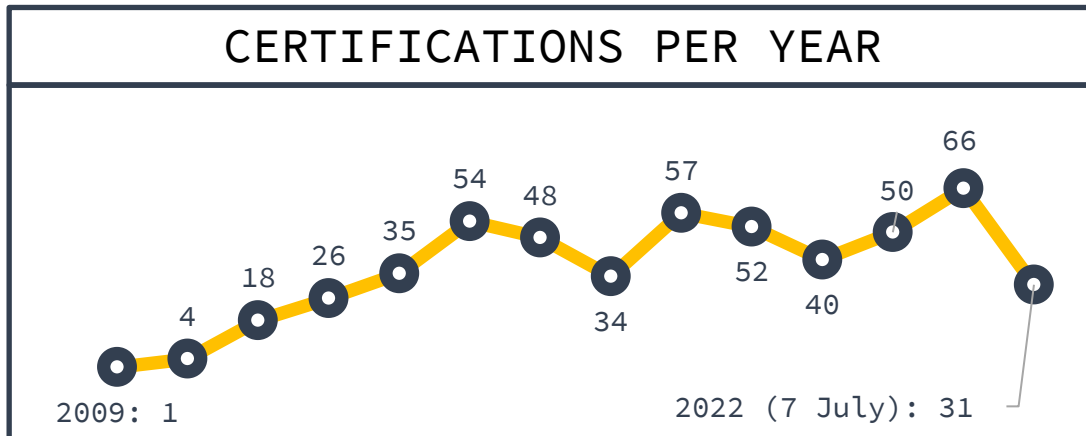

#LEEDINEUROPE GERMANY

CERTIFICATIONS	
516	
EUROPE RANK	WORLD RANK
3	10

#LEEDINEUROPE GERMANY

LEVELS	SYSTEMS
P. Platinum G. Gold S. Silver C. Certified	1. BD+C 2. ID+C 3. O+M 4. Homes