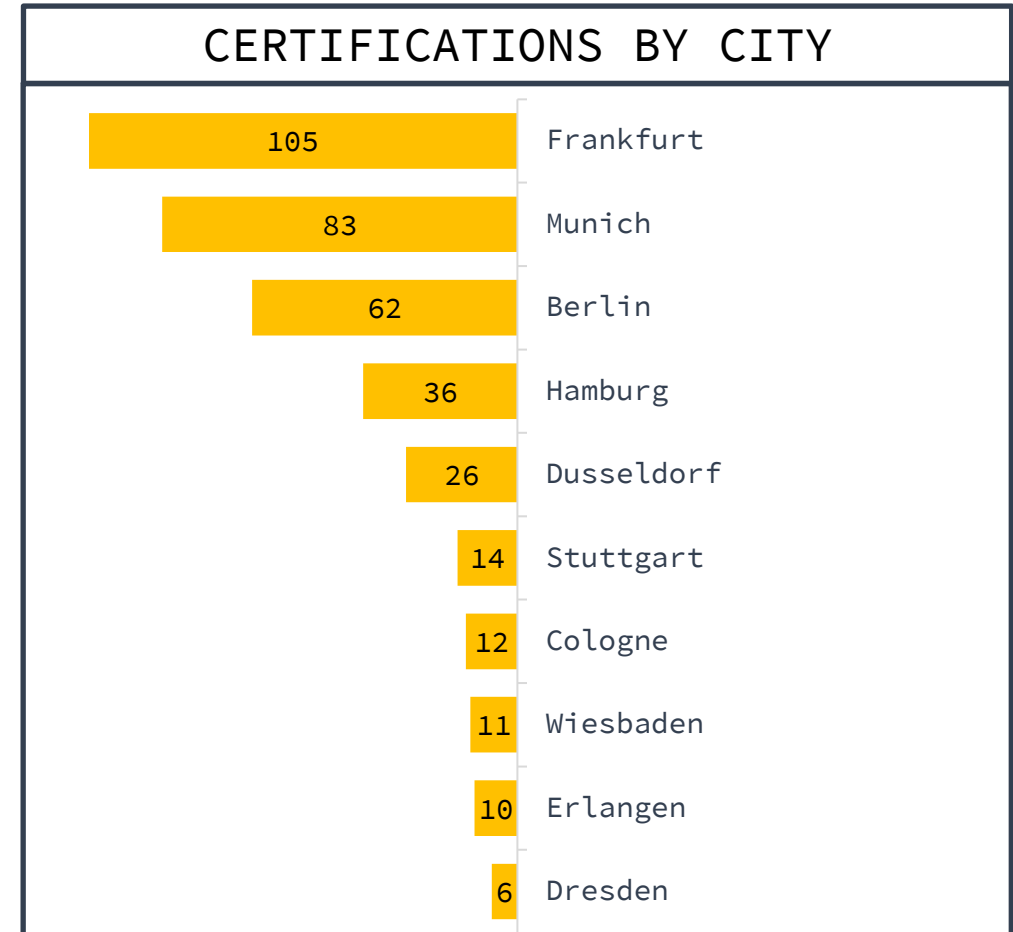

#LEEDINEUROPE GERMANY

CERTIFICATIONS	
516	
EUROPE RANK	WORLD RANK
3	10

#LEEDINEUROPE GERMANY

LEVELS	SYSTEMS
P. Platinum G. Gold S. Silver C. Certified	1. BD+C 2. ID+C 3. O+M 4. Homes